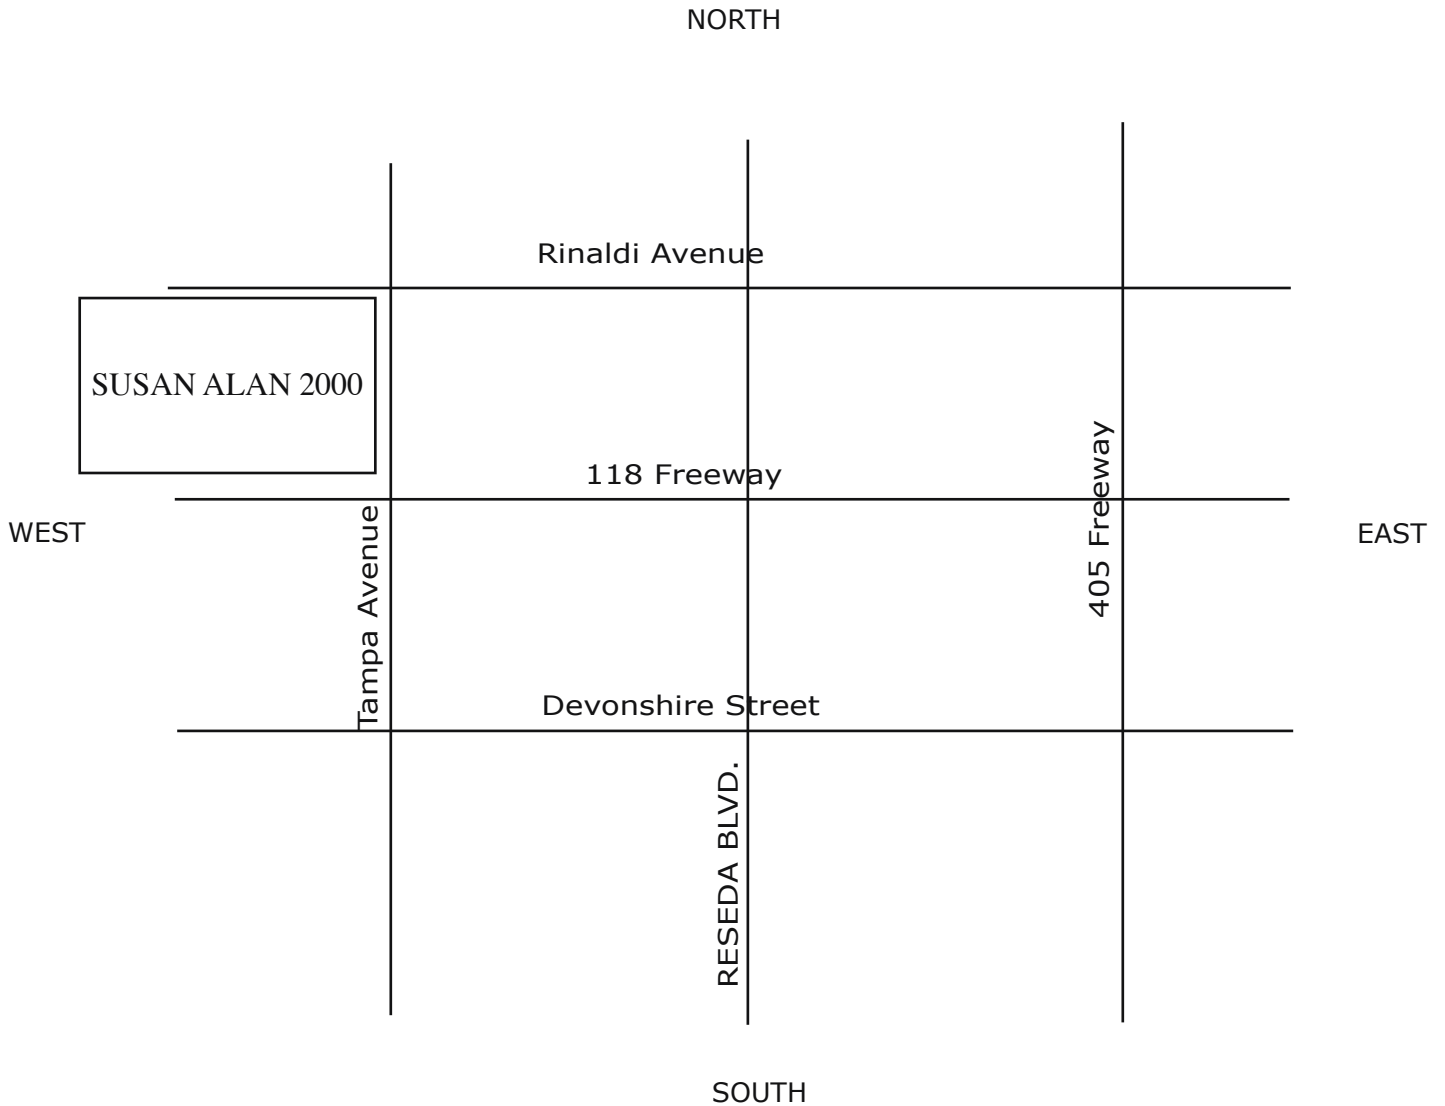

DIRECTIONS TO SUSAN ALAN

11149 Tampa Avenue, Northridge CA. 91326

Telephone: 818.360.2234

Susan Alan 2000 is located one half block west of Tampa on Rinaldi Avenue in Porter Ranch.

From the San Diego Frwy North (405) go to the 118 Frwy. west to the Tampa Avenue off ramp. Upon exiting turn right and immediately get in the left turn lane to turn left on Rinaldi Avenue. Drive about 150 feet to the driveway on the left hand side- Porter Ranch Center. Upon entering driveway drive towards RE/Max real estate offices Susan Alan Salon is on the right side in the corner.